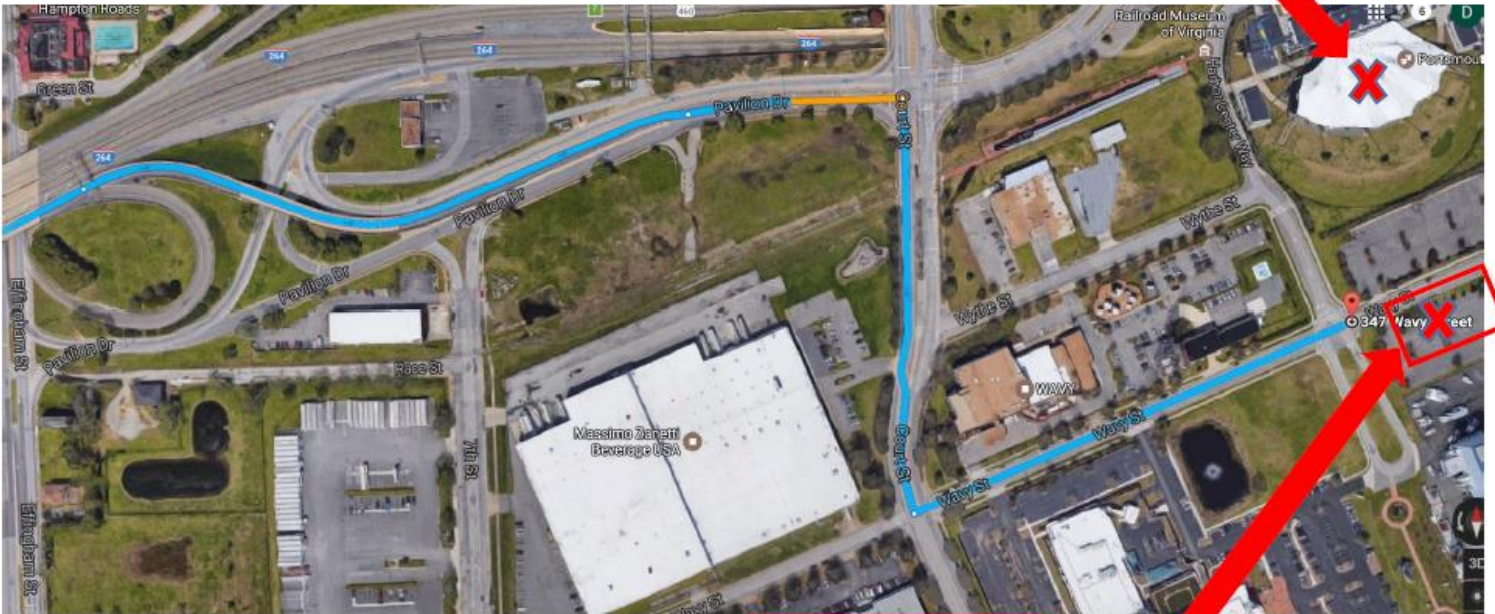

Portsmouth Pavilion Parking and Volunteer Entrance

Pavilion

Parking lot.
Address for GPS
347 Wavy Street
Portsmouth, VA 23704

Gate Entrance

Parking Lot